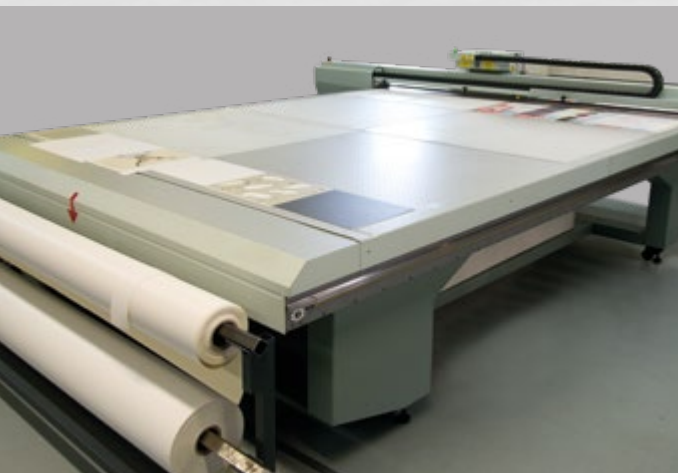

VEREDELUNG VON BEIGESTELLTEN PRODUKTEN

Sie haben Ihre eigenen Produkte, die Sie veredeln lassen möchten? Da sind Sie bei uns genau richtig. Denn wir können aufgrund unseres modernen Maschinenparks schon ab geringen Stückzahlen viele Oberflächen lasergravieren, laserinnengravieren oder digital bedrucken.

Bei allen Technologien (außer Sieb- und Tampondruck) ist sowohl eine Massenproduktion als auch eine Serienproduktion mit Einzelnamen, Daten, Limitierungen etc. möglich.

Faser- und CO2-Lasern

- hervorragende Lasergravur auf Edelstahl, Aluminium, Zinkdruckguss, Chrom, Holz, diverse Kunststoffe, Glas, Leder etc.
- Rundgravur möglich

Laserinnengravur im Glas

- für 2D oder 3D Laserinnengravuren in Glas
- Produktion auf selbst entwickelten Anlagen
- hohe Fachkompetenz durch jahrelange Erfahrung

Digitaler Farbdruck

- brillanter Farbdruck im UV-Druckverfahren
- geeignet für Materialien wie z.B. Holz/MDF, Glas, Metalle, Leder, lackierte Oberflächen, Kunststoffe etc.
- Farbdruck auf bis zu 220 mm dicke Materialien mit einer maximalen Größe von 1600 x 2000 mm bzw. 45 mm dicke Materialien mit einer maximalen Größe von 2500 x 3000 mm

Weitere Veredlungsmöglichkeiten

- Tampondruck mit maximal 4 Farben auf Kunststoffe, Metalle (Edelstahl, eloxiertes Aluminium ...), lackierte oder beschichtete Oberflächen
- Siebdruck

Gerne beraten wir Sie über die Möglichkeiten und führen Ihr Projekt zum Erfolg. Fragen Sie uns an.

REFINING OF PROVIDED PRODUCTS

Stiefelmayer-Contento is also offering high end laser engraving and digital imprinting as a services for customers who provide us with their own material. We offer this service from small to big quantities and ensure short delivery times and good customer service.