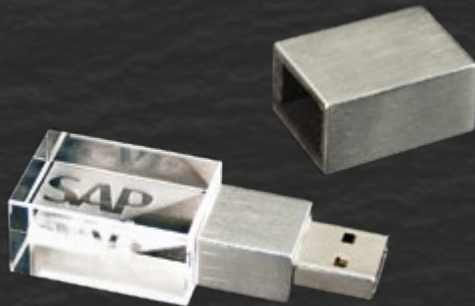

Geschenkbox
gift box

USB-Stick mit Glas und Metall ☐
USB-Stick with glass and metal

16 GB, mit weißem Licht,
inkl. Geschenkbox aus
Metall mit Sichtfenster

16 GB, with white LED light,
including metal gift box
with window

60 x 20 x 15 mm