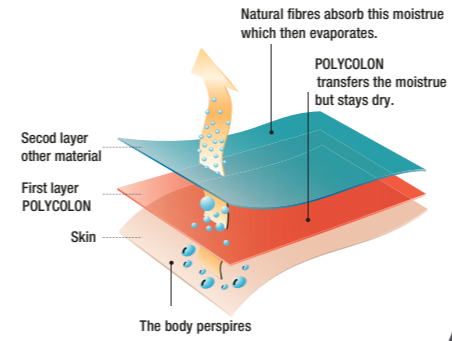

## PRESTIGE

100% acrylic  
POLYCOLON inside lining  
one layer knit

  
coFEE®

It's dry when it's wet - it's warm when it's cold!

The functional garment for the active sportsman gets rid of uncomfortable moisture from the skin, is light and guarantees highest wearing comfort.